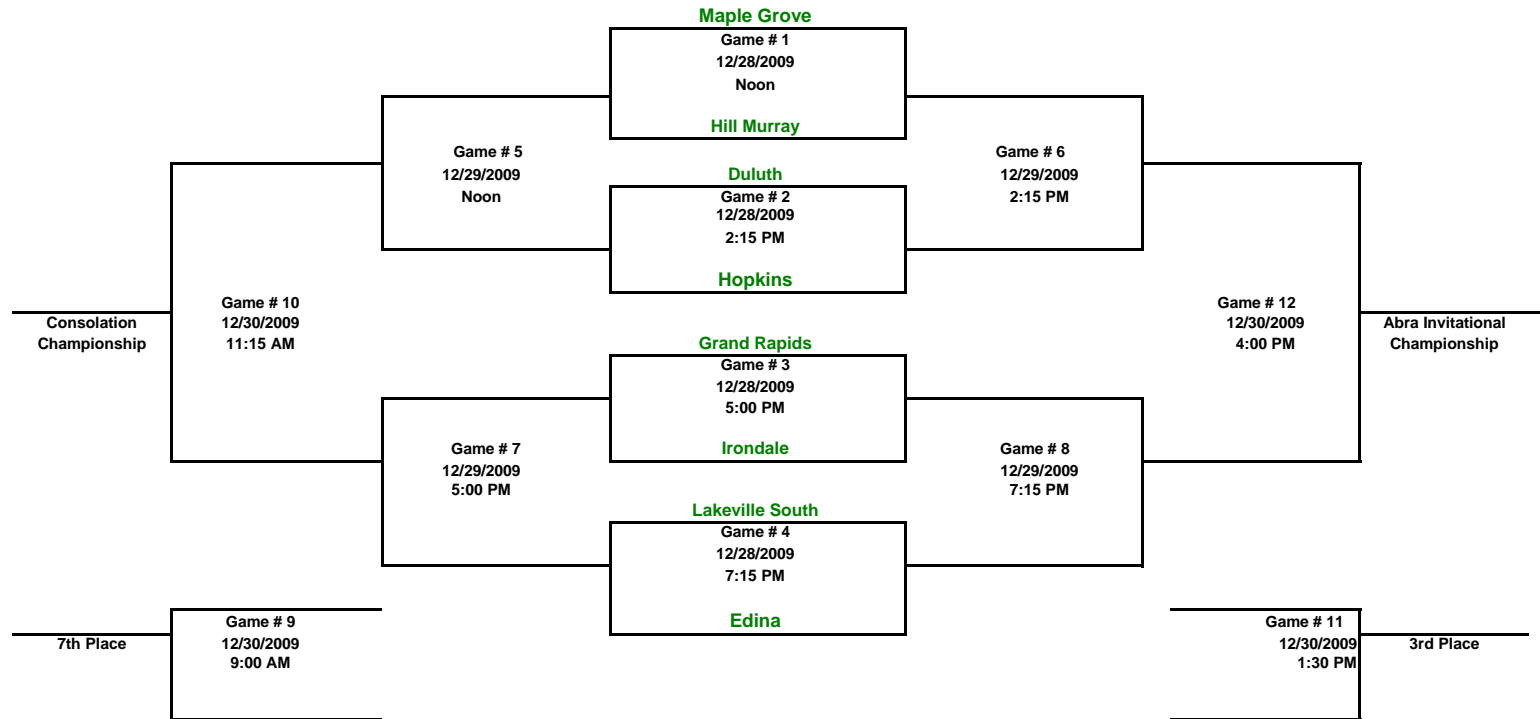

ABRA Invitational

Girls Varsity Brackets

Home team on bottom wears white